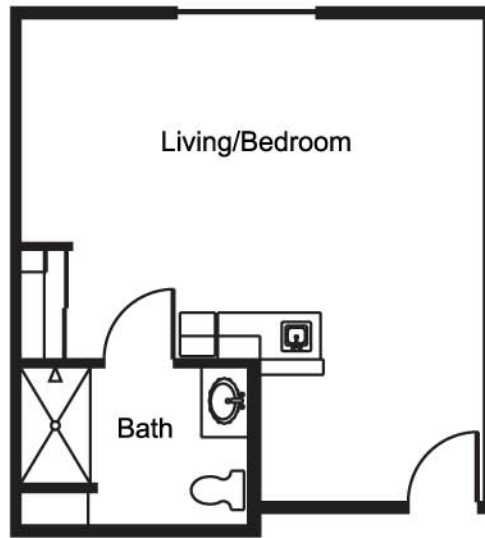

Normandy Park Floor Plans

Assisted Living

- Studio Apartment
- 1 Bedroom Apartment
- 2 Bedroom Apartment

Memory Village

- Studio Apartment
- Companion Suite

Assisted Living Sample Floor Plans:

Studio Apartment

1 Bedroom Apartment

2 Bedroom Apartment

Memory Village Sample Floor Plan - Studio Apartment

Approx. 294 sq. ft.

Memory Village Sample Floor Plan - Companion Suite

Approx. 406 sq. ft.