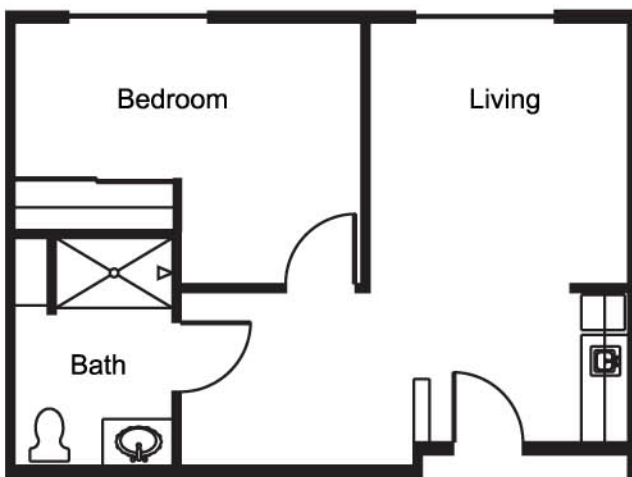

Normandy Park Floor Plans

Assisted Living

- Studio Apartment
- 1 Bedroom Apartment
- 2 Bedroom Apartment

Memory Village

- Studio Apartment
- Companion Suite

Assisted Living Sample Floor Plans:

Studio Apartment

1 Bedroom Apartment

2 Bedroom Apartment

Memory Village Sample Floor Plan - Studio Apartment

Approx. 294 sq. ft.

Memory Village Sample Floor Plan - Companion Suite

Approx. 406 sq. ft.