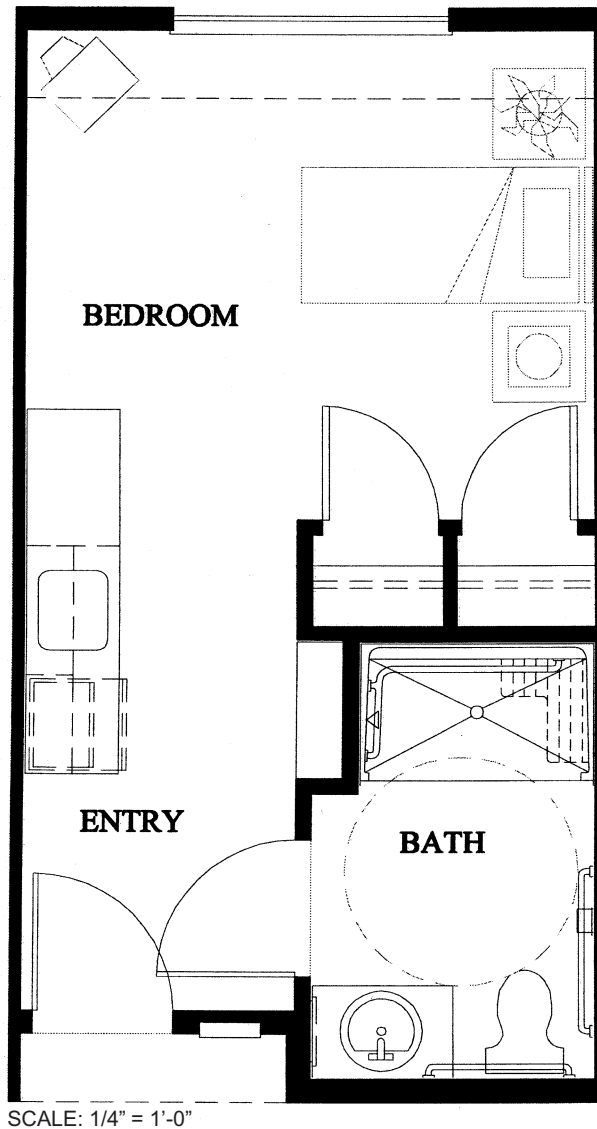

Normandy Park Floor Plans

Assisted Living

- Studio Apartment
- 1 Bedroom Apartment
- 2 Bedroom Apartment

Memory Village

- Studio Apartment
- Companion Suite

Assisted Living Sample Floor Plans:

Studio Apartment

1 Bedroom Apartment

2 Bedroom Apartment

Memory Village Sample Floor Plan - Studio Apartment

Approx. 294 sq. ft.

Memory Village Sample Floor Plan - Companion Suite

Approx. 406 sq. ft.