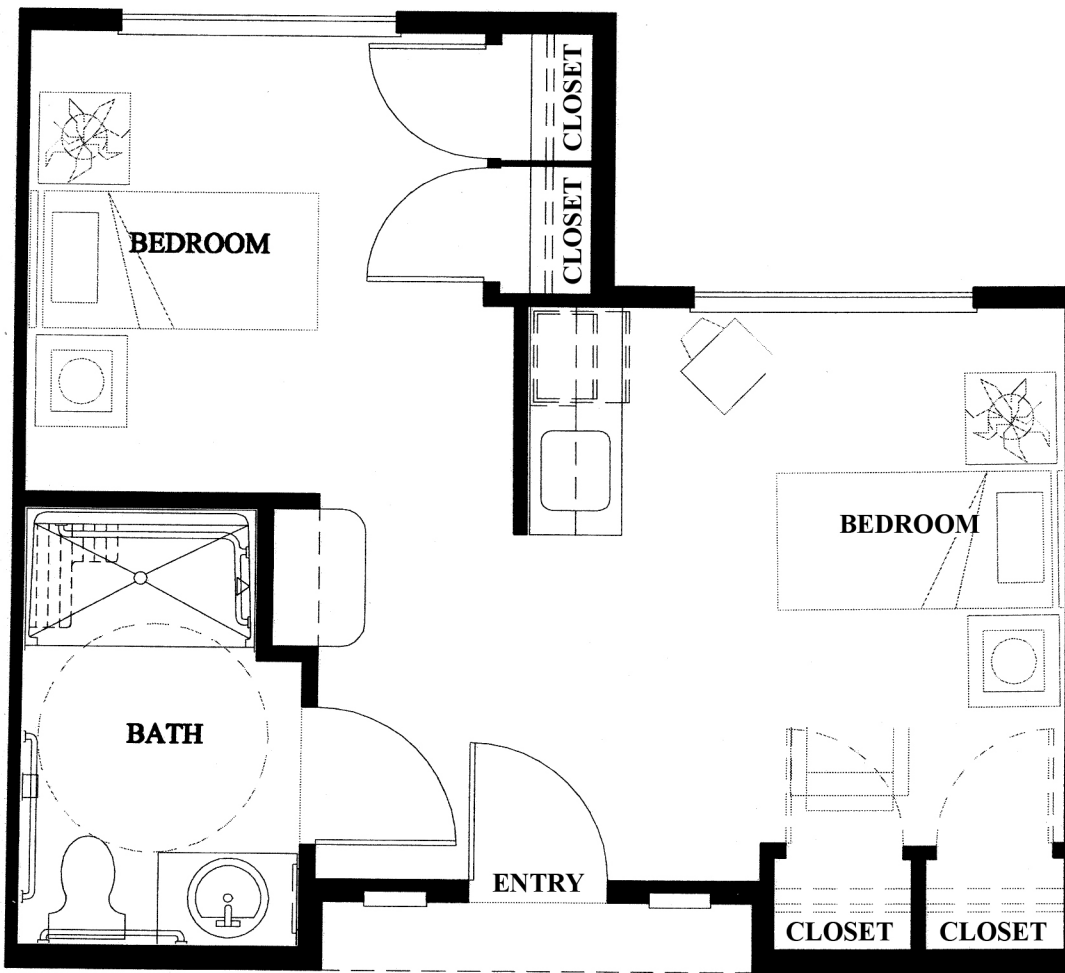

Normandy Park Floor Plans

Assisted Living

- Studio Apartment
- 1 Bedroom Apartment
- 2 Bedroom Apartment

Memory Village

- Studio Apartment
- Companion Suite

Assisted Living Sample Floor Plans:

Studio Apartment

1 Bedroom Apartment

2 Bedroom Apartment

Memory Village Sample Floor Plan - Studio Apartment

Approx. 294 sq. ft.

Memory Village Sample Floor Plan - Companion Suite

Approx. 406 sq. ft.