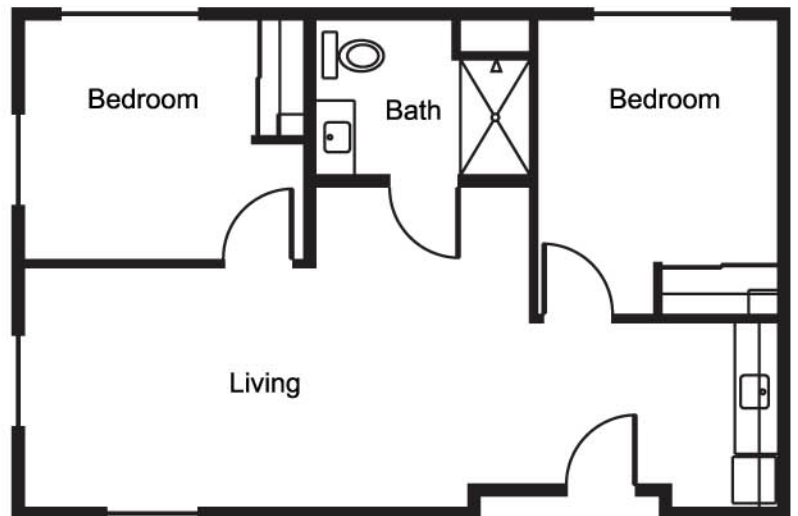

Normandy Park Floor Plans

Assisted Living

- Studio Apartment
- 1 Bedroom Apartment
- 2 Bedroom Apartment

Memory Village

- Studio Apartment
- Companion Suite

Assisted Living Sample Floor Plans:

Studio Apartment

1 Bedroom Apartment

2 Bedroom Apartment

Memory Village Sample Floor Plan - Studio Apartment

Approx. 294 sq. ft.

Memory Village Sample Floor Plan - Companion Suite

Approx. 406 sq. ft.