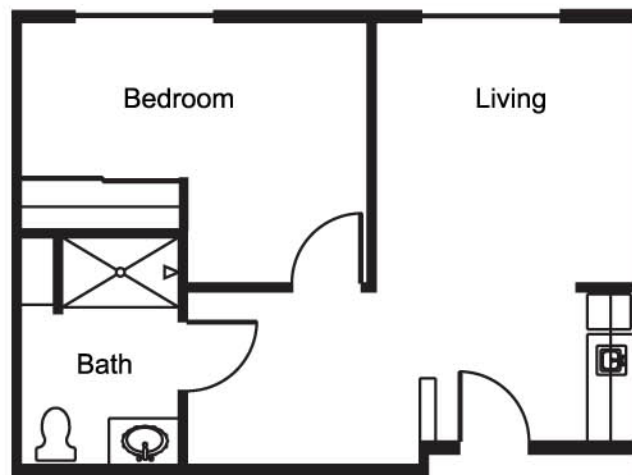

Columbia Ridge Sample Floor Plans

Studio Apartment

1 Bedroom Apartment

Actual room sizes may vary.

Columbia Ridge Sample Floor Plan: New One-bedroom Deluxe Apartment

B-3 UNIT PLAN

SCALE: 1/4" = 1'-0"

593 SF