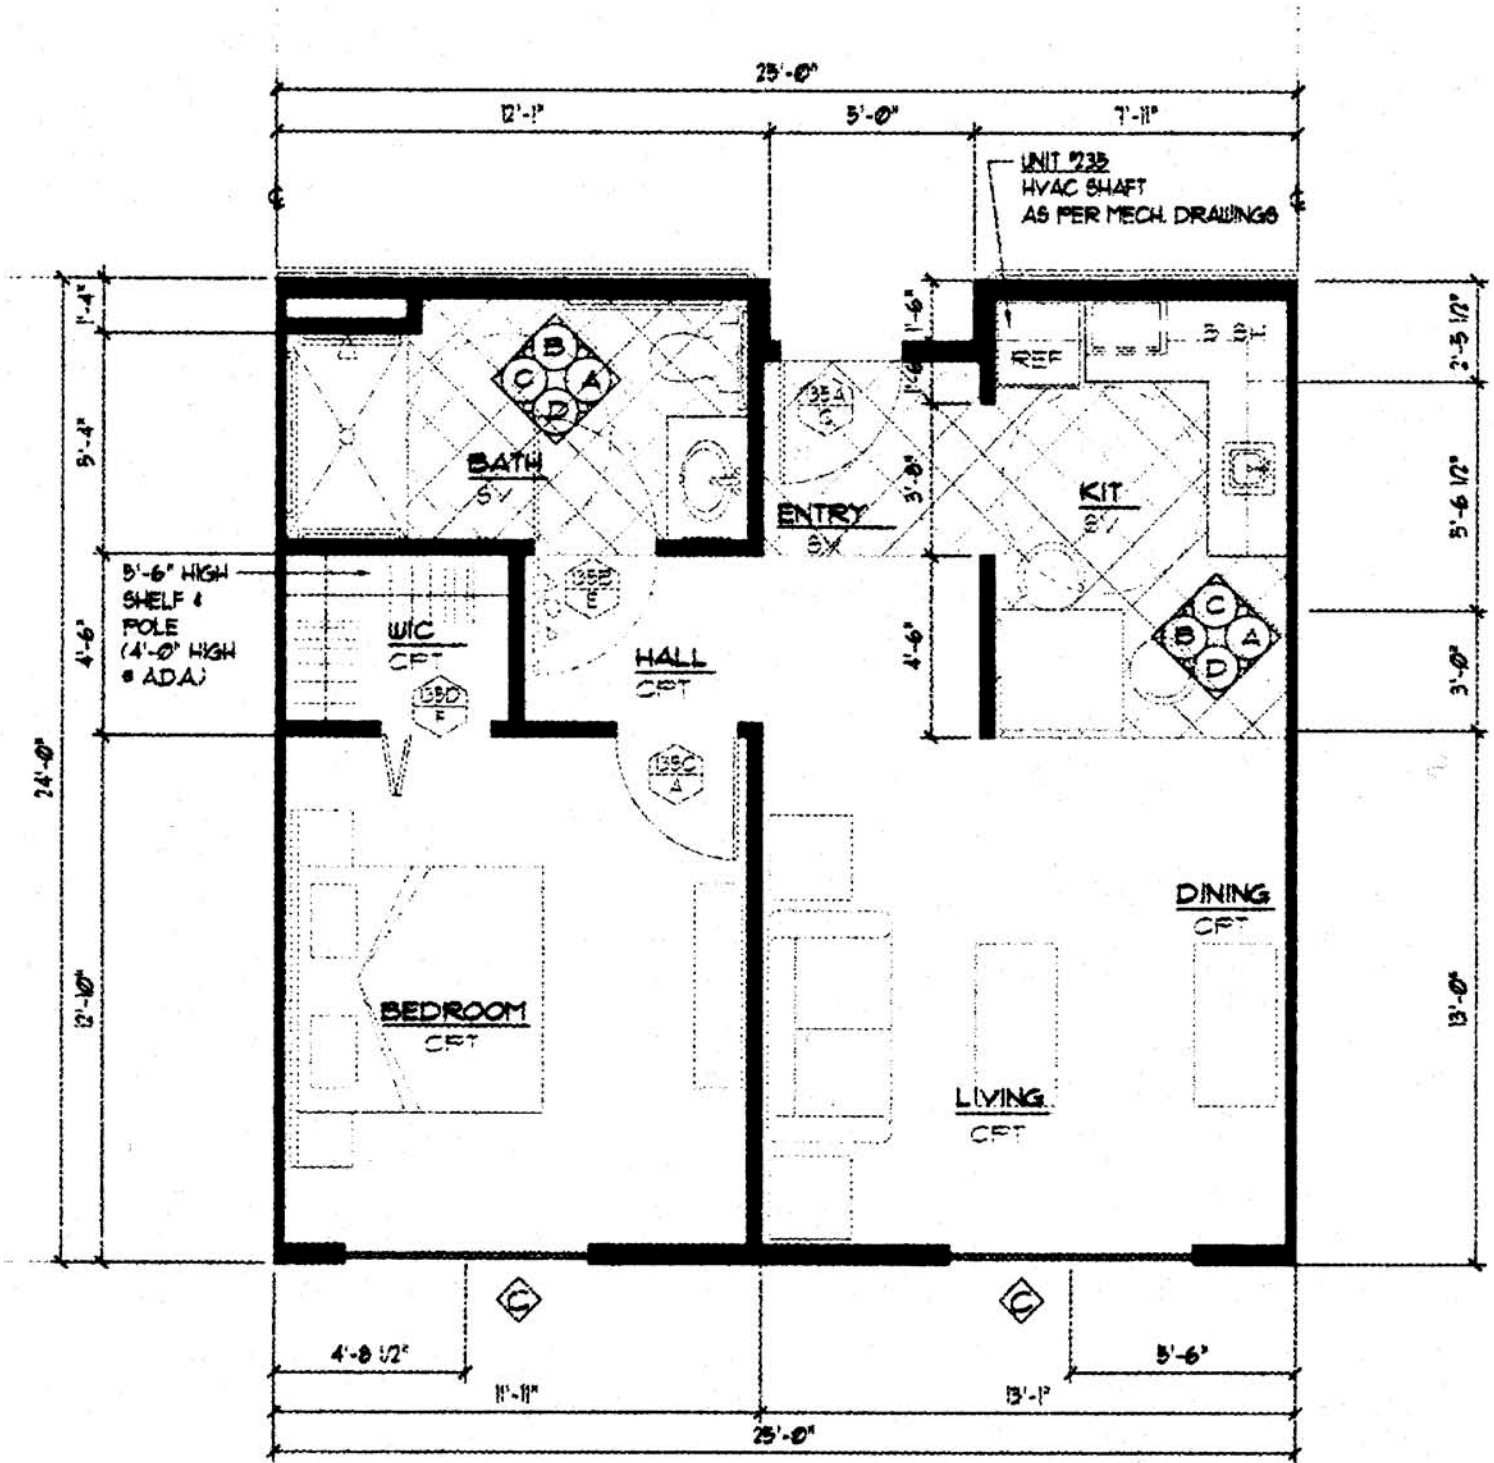

Columbia Ridge Sample Floor Plans

Studio Apartment

1 Bedroom Apartment

Actual room sizes may vary.

Columbia Ridge Sample Floor Plan: New One-bedroom Deluxe Apartment

B-3 UNIT PLAN

SCALE: 1/4" = 1'-0"

593 SF