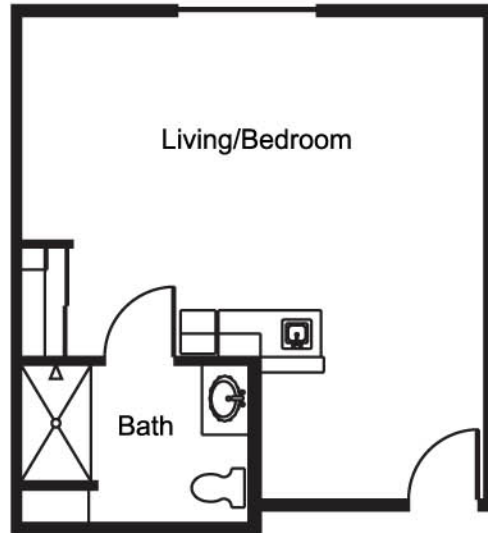

Columbia Ridge Sample Floor Plans

Studio Apartment

1 Bedroom Apartment

Actual room sizes may vary.

Columbia Ridge Sample Floor Plan: New One-bedroom Deluxe Apartment

B-3 UNIT PLAN

SCALE: 1/4" = 1'-0"

593 SF