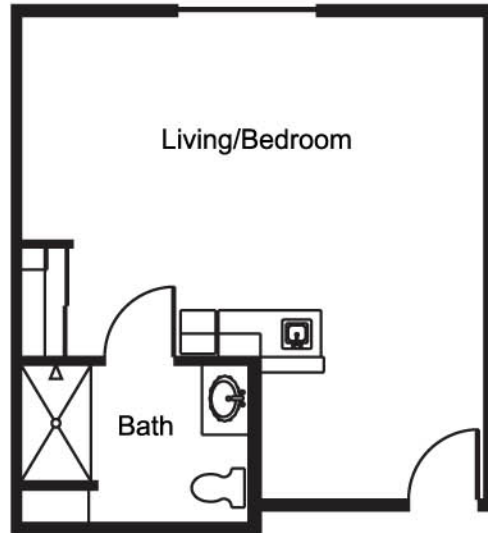

Fountain Court Sample Floor Plans (Apartments)

Studio Apartment

1 Bedroom Apartment

Actual room sizes may vary.

Fountain Court Sample Floor Plans (Cottages)

Alder

2 Bedroom/2 Bath
1,320 SQ. FT.

Actual room sizes may vary.

Fountain Court Sample Floor Plans

(Cottages)

Birch

2 Bedroom/2 Bath
1,280 SQ. FT.

Actual room sizes may vary.

Fountain Court Sample Floor Plans (Cottages)

Maple
2 Bedroom/2 Bath
1,320 SQ. FT.

Actual room sizes may vary.