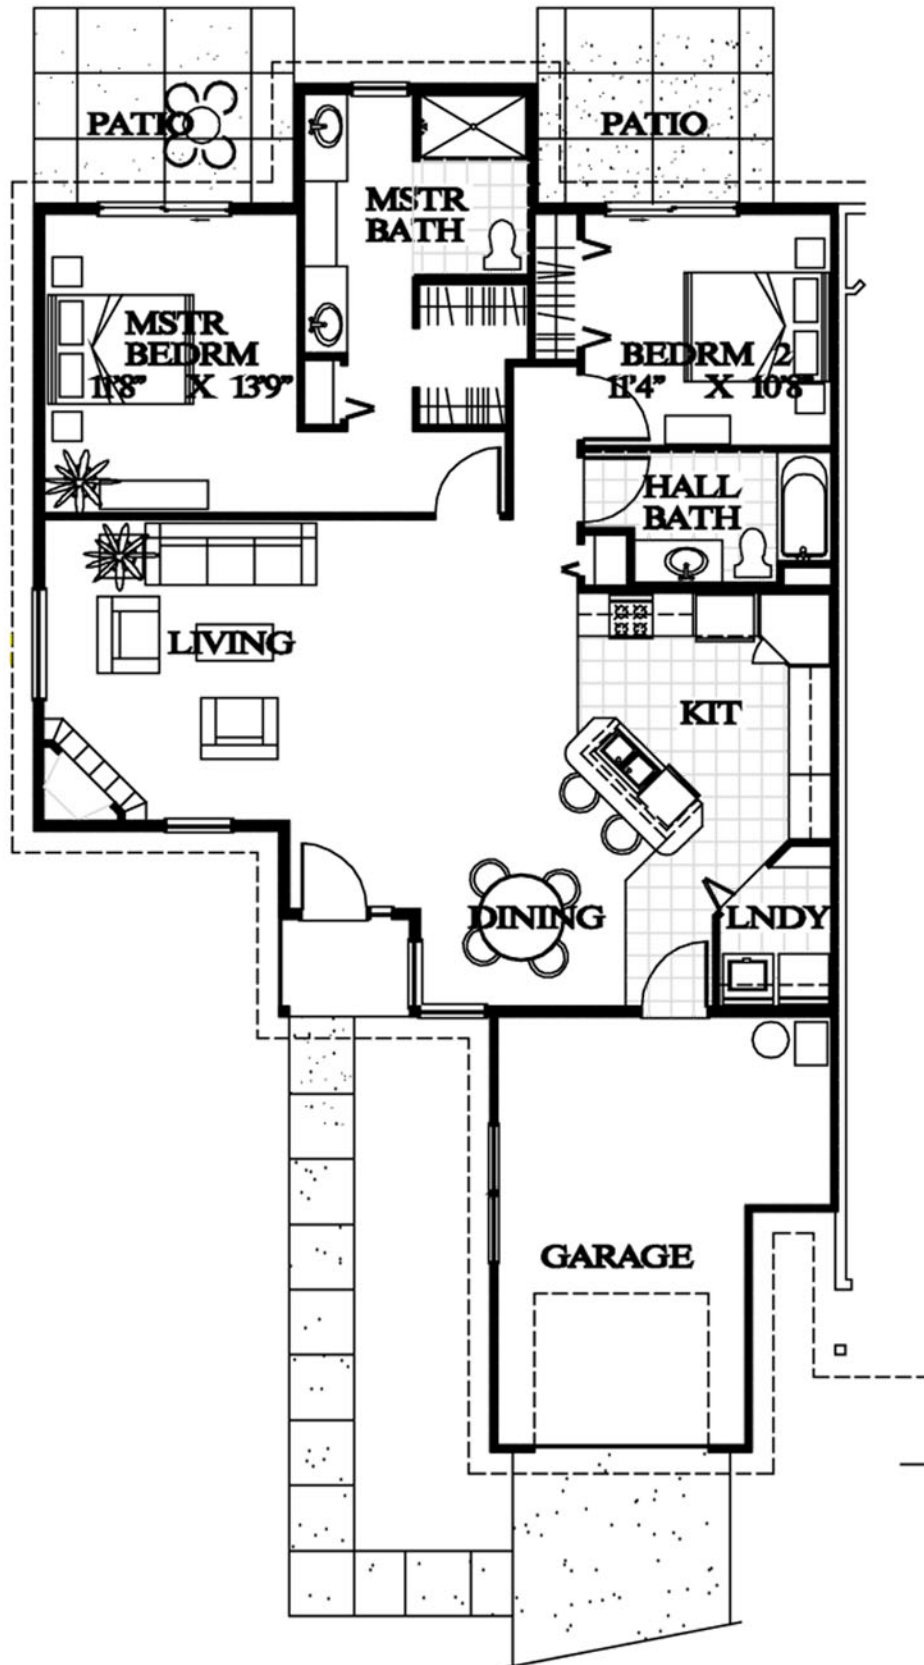

Fountain Court Sample Floor Plans (Apartments)

Studio Apartment

1 Bedroom Apartment

Actual room sizes may vary.

Fountain Court Sample Floor Plans (Cottages)

Alder

2 Bedroom/2 Bath
1,320 SQ. FT.

Actual room sizes may vary.

Fountain Court Sample Floor Plans

(Cottages)

Birch

2 Bedroom/2 Bath
1,280 SQ. FT.

Actual room sizes may vary.

Fountain Court Sample Floor Plans (Cottages)

Maple
2 Bedroom/2 Bath
1,320 SQ. FT.

Actual room sizes may vary.