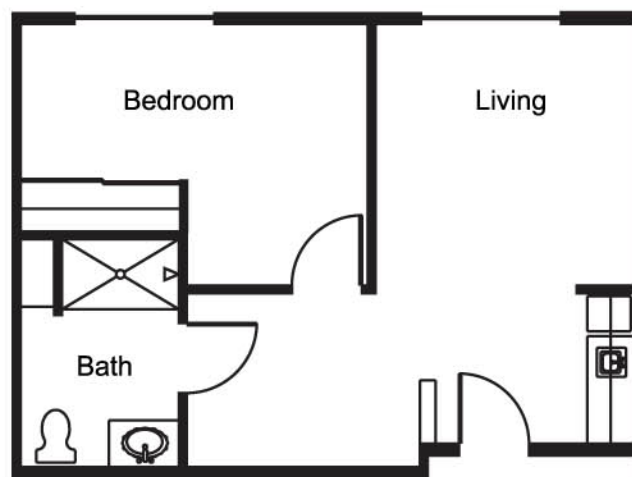

Fountain Court Sample Floor Plans (Apartments)

Studio Apartment

1 Bedroom Apartment

Actual room sizes may vary.

Fountain Court Sample Floor Plans (Cottages)

Alder

2 Bedroom/2 Bath
1,320 SQ. FT.

Actual room sizes may vary.

Fountain Court Sample Floor Plans

(Cottages)

Birch

2 Bedroom/2 Bath
1,280 SQ. FT.

Actual room sizes may vary.

Fountain Court Sample Floor Plans (Cottages)

Maple
2 Bedroom/2 Bath
1,320 SQ. FT.

Actual room sizes may vary.