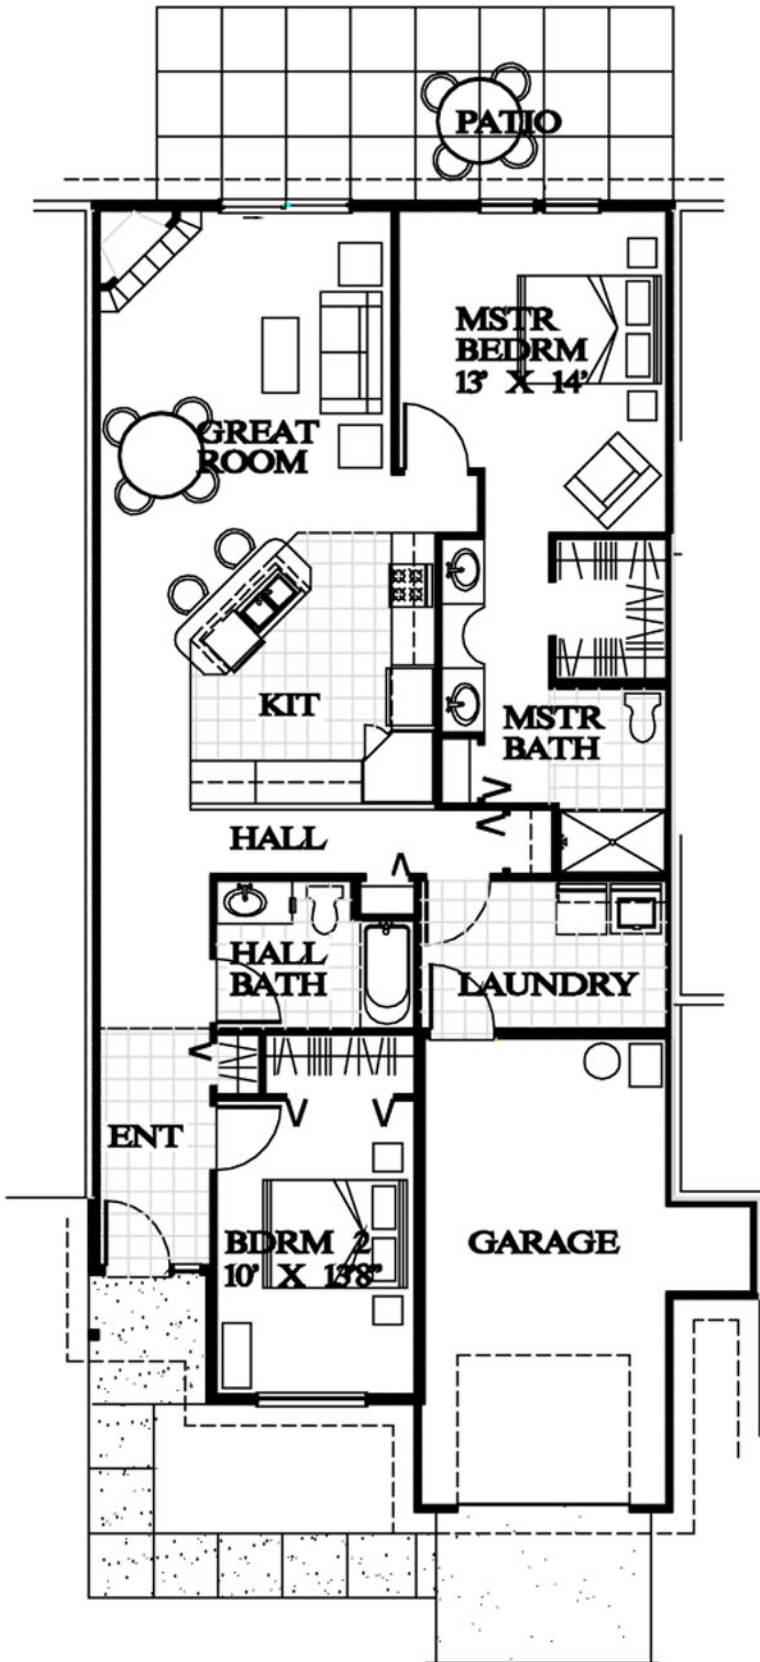

Fountain Court Sample Floor Plans (Apartments)

Studio Apartment

1 Bedroom Apartment

Actual room sizes may vary.

Fountain Court Sample Floor Plans (Cottages)

Alder

2 Bedroom/2 Bath
1,320 SQ. FT.

Actual room sizes may vary.

Fountain Court Sample Floor Plans

(Cottages)

Birch

2 Bedroom/2 Bath
1,280 SQ. FT.

Actual room sizes may vary.

Fountain Court Sample Floor Plans (Cottages)

Maple
2 Bedroom/2 Bath
1,320 SQ. FT.

Actual room sizes may vary.