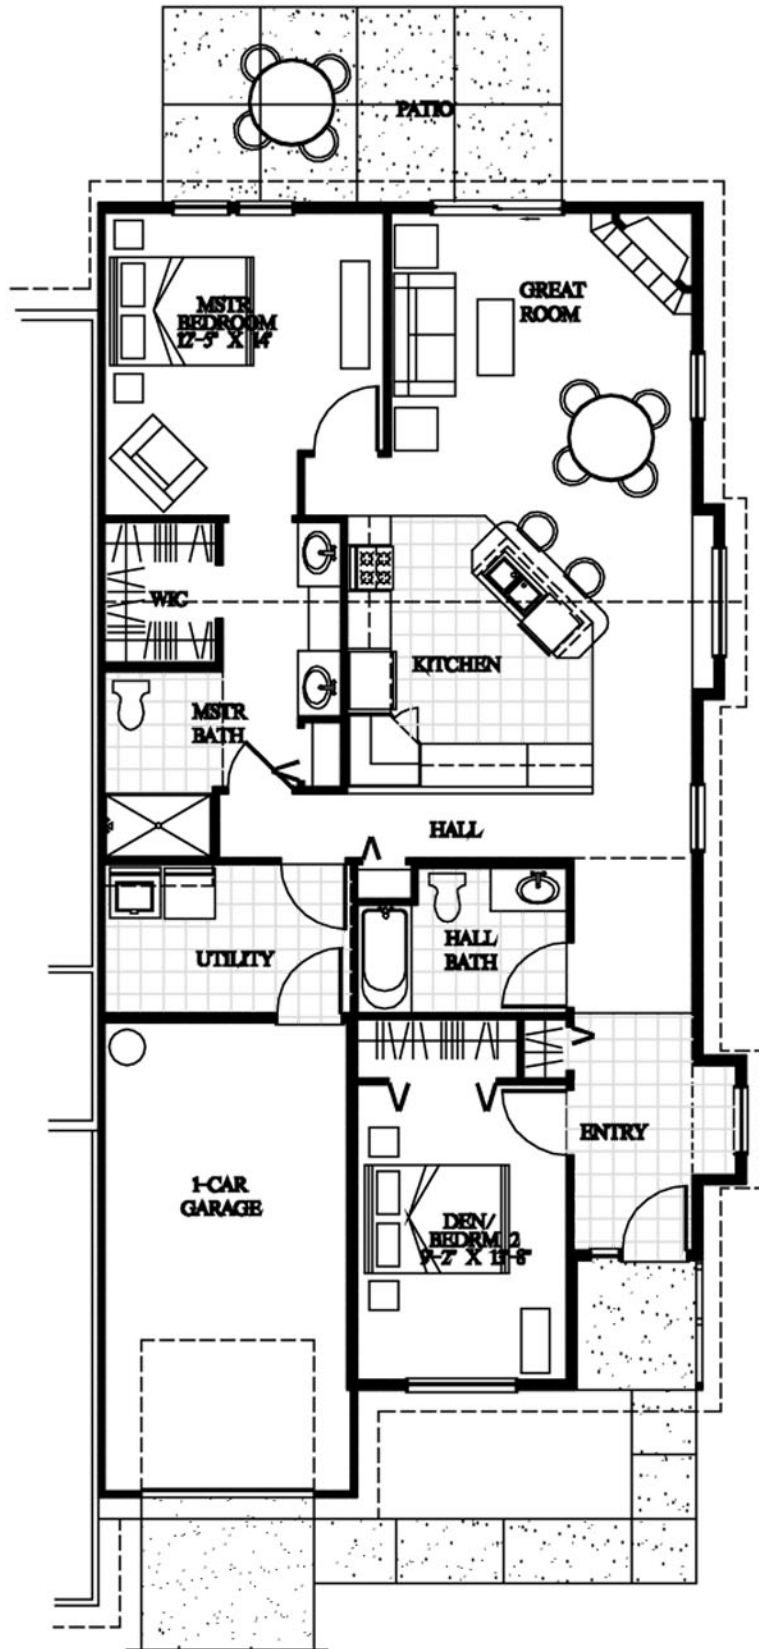

Fountain Court Sample Floor Plans (Apartments)

Studio Apartment

1 Bedroom Apartment

Actual room sizes may vary.

Fountain Court Sample Floor Plans (Cottages)

Alder

2 Bedroom/2 Bath
1,320 SQ. FT.

Actual room sizes may vary.

Fountain Court Sample Floor Plans

(Cottages)

Birch

2 Bedroom/2 Bath
1,280 SQ. FT.

Actual room sizes may vary.

Fountain Court Sample Floor Plans (Cottages)

Maple
2 Bedroom/2 Bath
1,320 SQ. FT.

Actual room sizes may vary.